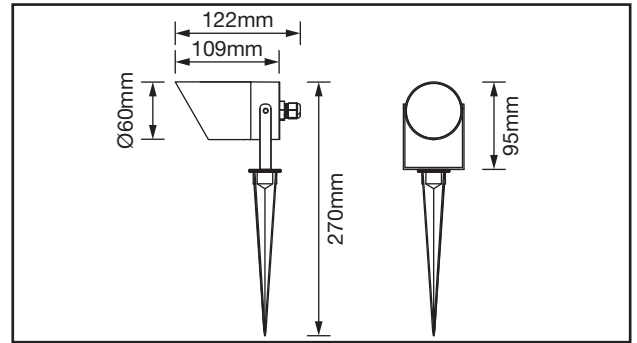

ASPK600

6W 220-240V AC IP65 Carbon Black
COB LED Garden Wall/Spike Light

Excalibur²

PRODUCT FEATURES

- Metal Gland Pre-Wired To 2.5m Of Toughened Rubber Cable
- Aluminium Body Featuring Anti-Glare Cowl
- IP65 Rated
- DiamondTec Halogen Styled Lens
- Interchangeable Coloured Glass Filters Available (Sold Separately)
- Detachable Spike for Surface Mounting
- Carbon Black Powder Coated Finish

TECHNICAL SPECIFICATIONS

| Product Code | ASPK600/30 | ASPK600/40 |
|------------------------------------|--------------|--------------|
| Luminous Flux (LM) | 550lm | 600lm |
| Useful Luminous Flux (LM) | 550lm | 600lm |
| CCT (Kelvin) | 3000K | 4000K |
| Beam Angle (°) | 20 | 20 |
| SDCM | <6 | <6 |
| CRI | >80 | >80 |
| Peak Intensity (cd) | 3418 | 3075 |
| Operating Voltage (V) | 220-240V AC | 220-240V AC |
| Max Output Power (W) | 6W | 6W |
| Operating Current (A max) | 0.035A | 0.035A |
| Standby Power (W) | <0W | <0W |
| Power Factor (Pf) | >0.7 | >0.7 |
| Class | I | I |
| Body Material | Aluminium | Aluminium |
| Frame Colour | Carbon Black | Carbon Black |
| Switching Cycles | 15,000 | 15,000 |
| Ingress Protection | IP65 | IP65 |
| Ambient Operating Temperature (°C) | -20°C~40°C | -20°C~40°C |
| Input Frequency (Hz) | 50/60Hz | 50/60Hz |
| Guarantee | 3 Years | 3 Years |
| Dimmable | No | No |
| Cable Length | 2.5m | 2.5m |
| Lifetime (L70 B50) | 25,000 Hrs | 25,000 Hrs |